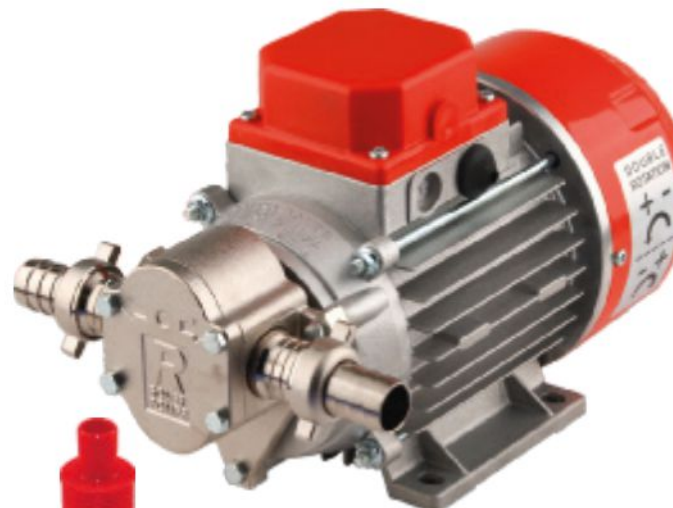

# NOVAX-G

**INOSSIDABILE - INOXDABLE**

"Olive oil, liquid soap, you're welcome"

Standard: INOX gears

**NOVAX-G 20**

COMUTATORE  
ROCKER SWITCH  
IN INTERRUPTOR PULSADOR  
DRUCKKNOPFSCHALTER

**MARINA NOVAX G 20**

Accessorio - Aftermarket  
CAVO CON PINZE E FUSIBILI  
CABLE WITH PLIERS  
AND FUSES

code 870035

By-Pass Automatico BE-G  
BE-G Automatic By-Pass

code 985035

Code	Model	L/h	ØD mm	HP	Hmax(m)	r.p.m.	A x B x H	Kg.	EAN code
972000	NOVAX G 20 HP 0.6	900	20	0.6	24	1450	230x120h190	6	8032706072373
971000	NOVAX G 20 HP 0.8	1750	20	0.8	24	2850	230x120h190	7	8032706072380
969000	NOVAX MARINA G 20 12V	1450	20	0.6	20	2750	250x120h150	7	8032706072397
968000	NOVAX MARINA G 20 24V	1450	20	0.6	20	2750	250x120h150	7	8032706072403

# NOVAX Oil

230 V - 50 Hz a.c.  
INOSSIDABILE - INOXDABLE

"Sweet transferring"

COMMUTATORE  
ROCKER SWITCH  
IN INTERRUPTOR PULSADOR  
DRUCKKNOPFSCHALTER

**NOVAX 10 Oil**

**NOVAX 14 Oil**

**NOVAX 25 Oil**

**NOVAX 30 Oil**