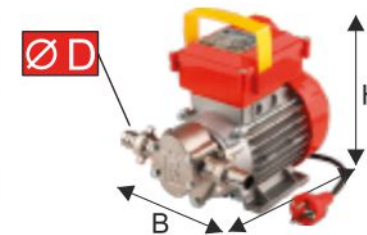

NOVAX-G

INOSSIDABILE - INOXDABLE

"Olive oil, liquid soap, you're welcome"

Standard: INOX gears

COMUTATORE
ROCKER SWITCH
IN INTERRUPTOR PULSADOR
DRUCKKNOPFSCHALTER