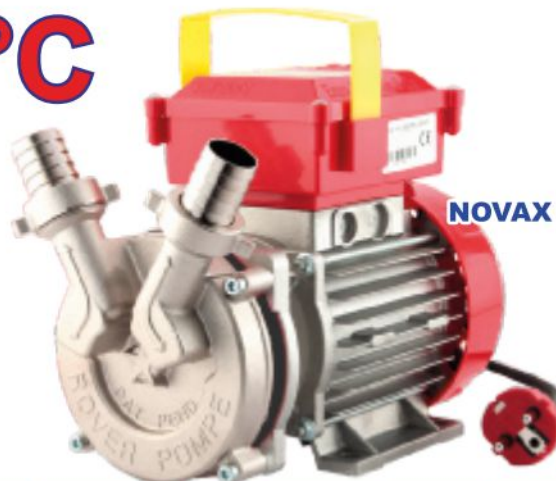

NOVAX 20B / 25B / 30B

"Use me when your making process need to transfer hot liquids up to 95°C"

Also good for:
hot wort $\varnothing D$
hot juice
other hot drinks

COMMUTATORE
ROCKER SWITCH
IN INTERRUPTOR PULSADOR
DRUCKKNOPFSCHALTER

max
95°C

NOVAX 25 B

Code	Model	L / h max	$\varnothing D$ mm	HP	W	Hmax(m)	r.p.m.	A x B x H	Kg.	EAN code
964000	NOVAX 20 B 2850 rpm	1700	20	0.5	340	15	2850	230x120h190	5	8032706072526
800000 B	NOVAX 20 B 1450 rpm	400	20	0.6	420	5	1450	230x120h190	6	8032706073837
939000	NOVAX 25 B	2400	25	0.9	650	8	1450	250x120h190	12	8032706071659
938000	NOVAX 30 B	5000	30	1.2	1000	8	1450	310x150h210	15	8032706071642

The VITON name is a registered trademark of DuPont Performance Elastomers L.L.C..