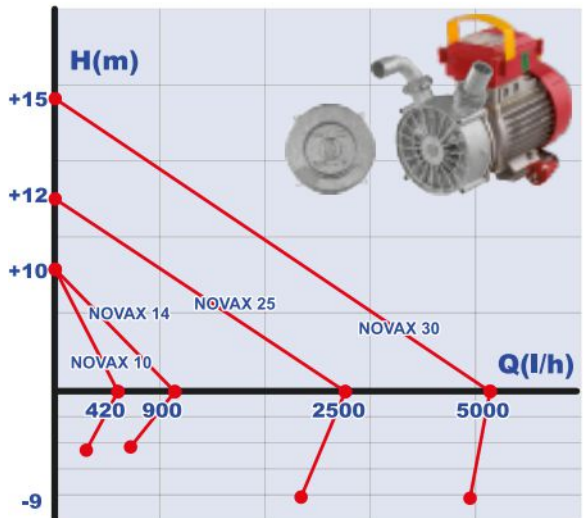

# NOVAX Oil

230 V - 50 Hz a.c.  
INOSSIDABILE - INOXDABLE

"Sweet transferring"

COMMUTATORE  
ROCKER SWITCH  
IN INTERRUPTOR PULSADOR  
DRUCKKNOPFSCHALTER

**NOVAX 10 Oil**

**NOVAX 14 Oil**

**NOVAX 25 Oil**

**NOVAX 30 Oil**

**NOVAX 50 M**

Code	Model	L / h (olive oil – water)	ØD mm	HP	Hmax(m)	r.p.m.	A X B x H	Kg.	EAN code
4200	NOVAX 10 Oil	300 - 420	10	0.4	10	2850	210x120h190	4	8032706071529
800000	NOVAX 14 Oil	600 - 900	14	0.6	10	1450	230x120h190	5	8032706070232
998000	NOVAX 25 Oil	1800 - 2500	25	0.9	12	1450	250x120h190	8	8032706071291
640000	NOVAX 30 Oil	3000 - 5000	30	1.2	15	1450	310x150h210	11	8032706070270
740000	NOVAX 50 M	11000 – 15000	50	3.0	20	1450	400x170h240	22	8032706070300