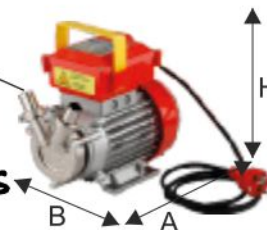

Also good for:
hot wort $\varnothing D$
hot juice
other hot drinks