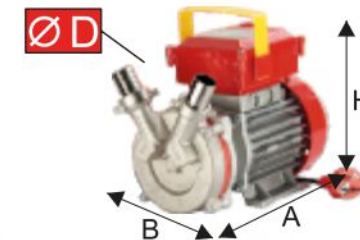

Accessorio - Aftermarket  
CAVO CON PINZE E FUSIBILI  
CABLE WITH PLIERS  
AND FUSES

code 870035

By-Pass Automatico BE-G  
BE-G Automatic By-Pass

code 985035

Code	Model	L/h	ØD mm	HP	Hmax(m)	r.p.m.	A x B x H	Kg.	EAN code
972000	NOVAX G 20 HP 0.6	900	20	0.6	24	1450	230x120h190	6	8032706072373
971000	NOVAX G 20 HP 0.8	1750	20	0.8	24	2850	230x120h190	7	8032706072380
969000	NOVAX MARINA G 20 12V	1450	20	0.6	20	2750	250x120h150	7	8032706072397
968000	NOVAX MARINA G 20 24V	1450	20	0.6	20	2750	250x120h150	7	8032706072403

# NOVAX Oil

230 V - 50 Hz a.c.  
INOSSIDABILE - INOXDABLE

"Sweet transferring"

COMMUTATORE  
ROCKER SWITCH  
IN INTERRUPTOR PULSADOR  
DRUCKKNOPFSCHALTER

**NOVAX 10 Oil**

**NOVAX 14 Oil**

**NOVAX 25 Oil**

**NOVAX 30 Oil**