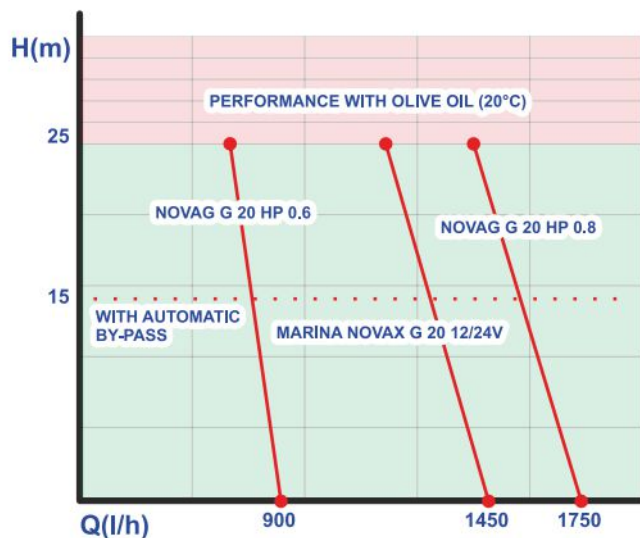

NOVAX-G

INOSSIDABILE - INOXDABLE

"Olive oil, liquid soap, you're welcome"

Standard: INOX gears

NOVAX-G 20

COMUTATORE
ROCKER SWITCH
IN INTERRUPTOR PULSADOR
DRUCKKNOPFSCHALTER

Accessorio - Aftermarket
CAVO CON PINZE E FUSIBILI
CABLE WITH PLIERS
AND FUSES

code 870035

By-Pass Automatico BE-G
BE-G Automatic By-Pass

code 985035

Code	Model	L/h	ØD mm	HP	Hmax(m)	r.p.m.	A x B x H	Kg.	EAN code
972000	NOVAX G 20 HP 0.6	900	20	0.6	24	1450	230x120h190	6	8032706072373
971000	NOVAX G 20 HP 0.8	1750	20	0.8	24	2850	230x120h190	7	8032706072380
969000	NOVAX MARINA G 20 12V	1450	20	0.6	20	2750	250x120h150	7	8032706072397
968000	NOVAX MARINA G 20 24V	1450	20	0.6	20	2750	250x120h150	7	8032706072403