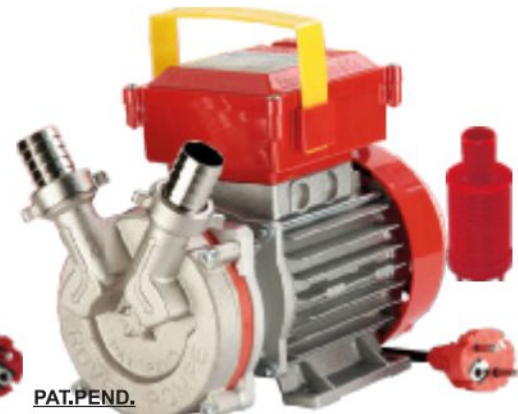

Accessorio - Aftermarket  
CAVO CON PINZE E FUSIBILI  
CABLE WITH PLIERS  
AND FUSES

code 870035

By-Pass Automatico BE-G  
BE-G Automatic By-Pass

code 985035

Code	Model	L/h	ØD mm	HP	Hmax(m)	r.p.m.	A x B x H	Kg.	EAN code
972000	NOVAX G 20 HP 0.6	900	20	0.6	24	1450	230x120h190	6	8032706072373
971000	NOVAX G 20 HP 0.8	1750	20	0.8	24	2850	230x120h190	7	8032706072380
969000	NOVAX MARINA G 20 12V	1450	20	0.6	20	2750	250x120h150	7	8032706072397
968000	NOVAX MARINA G 20 24V	1450	20	0.6	20	2750	250x120h150	7	8032706072403

# NOVAX Oil

230 V - 50 Hz a.c.  
INOSSIDABILE - INOXDABLE

"Sweet transferring"

COMMUTATORE  
ROCKER SWITCH  
IN INTERRUPTOR PULSADOR  
DRUCKKNOPFSCHALTER

**NOVAX 10 Oil**

**NOVAX 14 Oil**

**NOVAX 25 Oil**

**NOVAX 30 Oil**