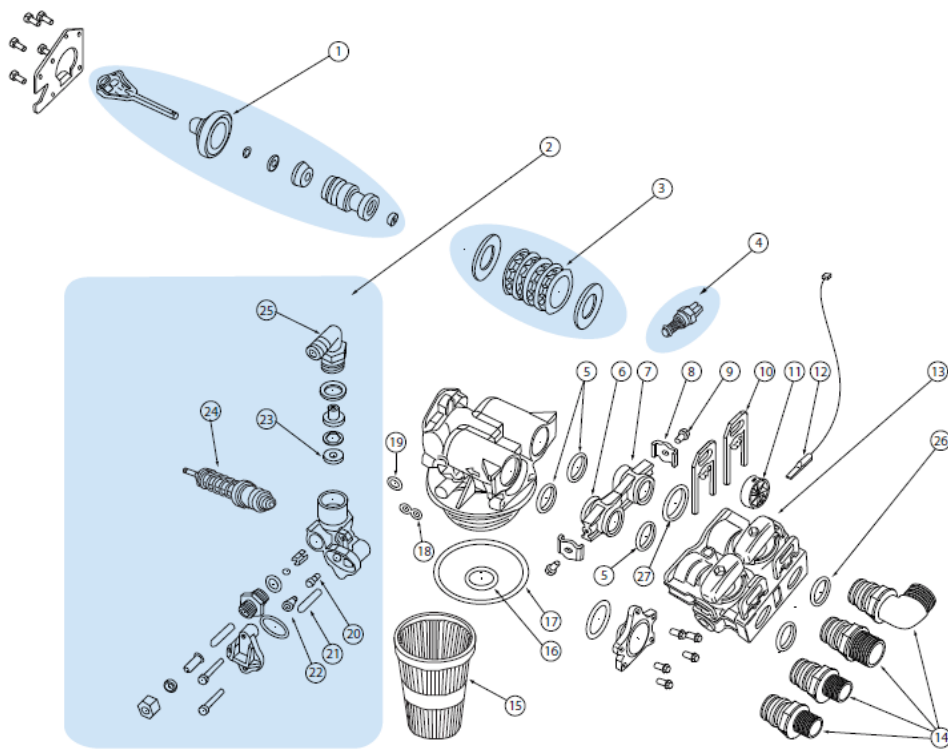

Exploded view and cutting of Rider Softener

PuricomEurope®

POSITION	DESCRIPTION	REFERENCE
1	BRINE VALVE ASSEMBLY 30/18L 725MM, bullet type	750458
2	0435 BRINE WELL WITH CAP	796401
3	VESSEL TANK 10x35 39L TOP 2.5" GREY	321200
4	CENTRAL TUBE WITH COLLECTOR 35"	576503
5	TRANSFORMER 220-12VAC EU	960016
	TRANSFORMER 110V-12VAC US	960021
	TRANSFORMER 220-12VAC UK	960019
8	SOFTENER SALT LID	
9	CONTROLLER LABEL	
10	SOFTENER COVER WHITE	
11	CONTROLLER FRONT COVER WHITE	
12	CONTROLLER DISPLAY PCB	960169
13	CONTROLLER BACK COVER	
14	SALT RESISTANT PLATE	
15	SOFTENER CABINET WHITE	
16	ELBOW BRINE TANK 3/8"	649200
17	UPPER NOZZLE	750449

A.- CONTROL VALVE AND BYPASS:

POSITION	DESCRIPTION	REFERENCE
1	ENGINE 12V	799612
2	ENGINE SUPPORT	762974
3	ENGINE GEAR	762975
4	MAIN GEAR	762976
5	PROGRAMMER SUPPORT	762977
6	GEAR REGENERATION	799628
7	ELECTRONIC CARD	799614
8	ELECTRONIC DISPLAY	799613
9	PROGRAMMING COVER	769629

PuricomEurope®

POSITION	DESCRIPTION	REFERENCE
1	Piston kit	799618
2	Gray injector kit	799615
	Red injector kit	799616
	White injector kit	799617
3	Seals kit - Spacers	799606
4	Mixing Valve	771800
5	O-Ring BSP 23 x 3	799651
6	Bypass input coupler	568900
7	Bypass output coupler	799625
8	Metal clip	544700
9	Screw assembly	546500
10	Connector clip BSP	799609
11	Turbine	799634
12	Turbine sensor	799633
13	Complete bypass kit	799611
14	Adapter 1/2" BSP	900500
	Adapter elbow 1/2" BSP	900600
	Adapter 3/4" BSP	799608
	Adapter 1" BSP	799607

POSITION	DESCRIPTION	REFERENCE
15	Upper nozzle	750449
16	Nozzle pipe o-ring	568100
17	Tank top o-ring	540400
18	Injector kit o-ring	542000
19	Drain o-ring	569000
20	Gray injector neck	799603
	Red injector neck	799604
	White injector nec	799605
21	Injector screen	569500
22	Injector nozzle grey	799600
	Injector nozzle red	799601
	Injector nozzle White	799602
23	Flow limiter	799652
24	Shaft brine valve	569200
25	Drain elbow	799632
26	O-ring BSP 23.6 X 2.65mm	799610
	O-ring BSP 22.4 X 3.55 mm	799623
27	O-ring BSP 27x3 mm	799619