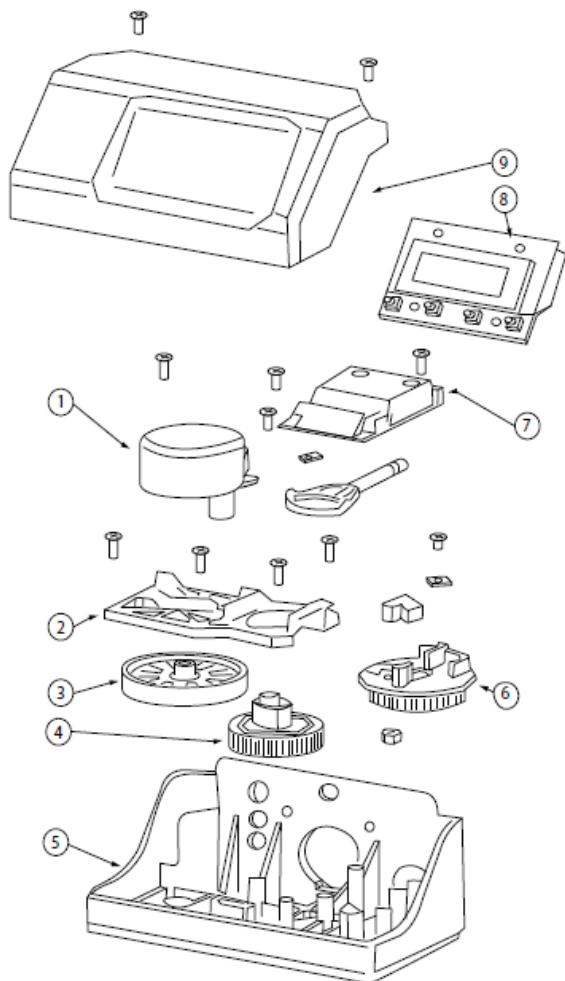

Exploded view and cutting of Rider Softener

PuricomEurope®

POSITION	DESCRIPTION	REFERENCE
1	BRINE VALVE ASSEMBLY 30/18L 725MM, bullet type	750458
2	0435 BRINE WELL WITH CAP	796401
3	VESSEL TANK 10x35 39L TOP 2.5" GREY	321200
4	CENTRAL TUBE WITH COLLECTOR 35"	576503
5	TRANSFORMER 220-12VAC EU	960016
	TRANSFORMER 110V-12VAC US	960021
	TRANSFORMER 220-12VAC UK	960019
8	SOFTENER SALT LID	
9	CONTROLLER LABEL	
10	SOFTENER COVER WHITE	
11	CONTROLLER FRONT COVER WHITE	
12	CONTROLLER DISPLAY PCB	960169
13	CONTROLLER BACK COVER	
14	SALT RESISTANT PLATE	
15	SOFTENER CABINET WHITE	
16	ELBOW BRINE TANK 3/8"	649200
17	UPPER NOZZLE	750449

A.- CONTROL VALVE AND BYPASS:

POSITION	DESCRIPTION	REFERENCE
1	ENGINE 12V	799612
2	ENGINE SUPPORT	762974
3	ENGINE GEAR	762975
4	MAIN GEAR	762976
5	PROGRAMMER SUPPORT	762977
6	GEAR REGENERATION	799628
7	ELECTRONIC CARD	799614
8	ELECTRONIC DISPLAY	799613
9	PROGRAMMING COVER	769629

PuricomEurope®

POSITION	DESCRIPTION	REFERENCE
1	Piston kit	799618
2	Gray injector kit	799615
	Red injector kit	799616
	White injector kit	799617
3	Seals kit - Spacers	799606
4	Mixing Valve	771800
5	O-Ring BSP 23 x 3	799651
6	Bypass input coupler	568900
7	Bypass output coupler	799625
8	Metal clip	544700
9	Screw assembly	546500
10	Connector clip BSP	799609
11	Turbine	799634
12	Turbine sensor	799633
13	Complete bypass kit	799611
14	Adapter 1/2" BSP	900500
	Adapter elbow 1/2" BSP	900600
	Adapter 3/4" BSP	799608
	Adapter 1" BSP	799607

POSITION	DESCRIPTION	REFERENCE
15	Upper nozzle	750449
16	Nozzle pipe o-ring	568100
17	Tank top o-ring	540400
18	Injector kit o-ring	542000
19	Drain o-ring	569000
20	Gray injector neck	799603
	Red injector neck	799604
	White injector nec	799605
21	Injector screen	569500
22	Injector nozzle grey	799600
	Injector nozzle red	799601
	Injector nozzle White	799602
23	Flow limiter	799652
24	Shaft brine valve	569200
25	Drain elbow	799632
26	O-ring BSP 23.6 X 2.65mm	799610
	O-ring BSP 22.4 X 3.55 mm	799623
27	O-ring BSP 27x3 mm	799619