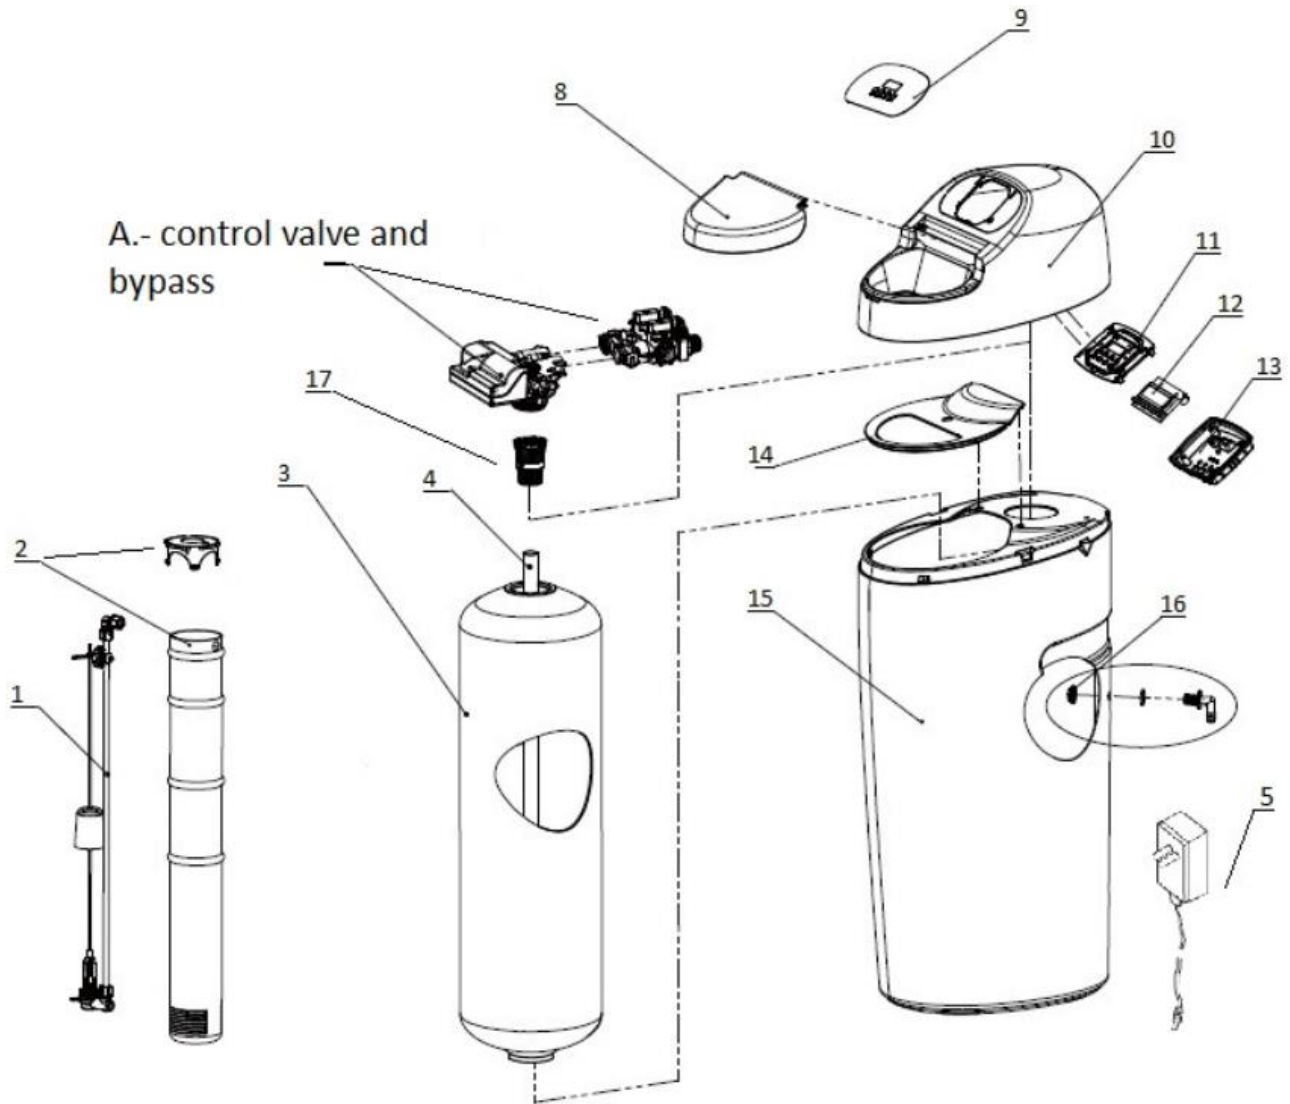

Exploded view and cutting of Rider Softener

PuricomEurope®

POSITION	DESCRIPTION	REFERENCE
1	BRINE VALVE ASSEMBLY 30/18L 725MM, bullet type	750458
2	0435 BRINE WELL WITH CAP	796401
3	VESSEL TANK 10x35 39L TOP 2.5" GREY	321200
4	CENTRAL TUBE WITH COLLECTOR 35"	576503
5	TRANSFORMER 220-12VAC EU	960016
	TRANSFORMER 110V-12VAC US	960021
	TRANSFORMER 220-12VAC UK	960019
8	SOFTENER SALT LID	
9	CONTROLLER LABEL	
10	SOFTENER COVER WHITE	
11	CONTROLLER FRONT COVER WHITE	
12	CONTROLLER DISPLAY PCB	960169
13	CONTROLLER BACK COVER	
14	SALT RESISTANT PLATE	
15	SOFTENER CABINET WHITE	
16	ELBOW BRINE TANK 3/8"	649200
17	UPPER NOZZLE	750449

A.- CONTROL VALVE AND BYPASS:

POSITION	DESCRIPTION	REFERENCE
1	ENGINE 12V	799612
2	ENGINE SUPPORT	762974
3	ENGINE GEAR	762975
4	MAIN GEAR	762976
5	PROGRAMMER SUPPORT	762977
6	GEAR REGENERATION	799628
7	ELECTRONIC CARD	799614
8	ELECTRONIC DISPLAY	799613
9	PROGRAMMING COVER	769629

PuricomEurope®

POSITION	DESCRIPTION	REFERENCE
1	Piston kit	799618
2	Gray injector kit	799615
	Red injector kit	799616
	White injector kit	799617
3	Seals kit - Spacers	799606
4	Mixing Valve	771800
5	O-Ring BSP 23 x 3	799651
6	Bypass input coupler	568900
7	Bypass output coupler	799625
8	Metal clip	544700
9	Screw assembly	546500
10	Connector clip BSP	799609
11	Turbine	799634
12	Turbine sensor	799633
13	Complete bypass kit	799611
14	Adapter 1/2" BSP	900500
	Adapter elbow 1/2" BSP	900600
	Adapter 3/4" BSP	799608
	Adapter 1" BSP	799607

POSITION	DESCRIPTION	REFERENCE
15	Upper nozzle	750449
16	Nozzle pipe o-ring	568100
17	Tank top o-ring	540400
18	Injector kit o-ring	542000
19	Drain o-ring	569000
20	Gray injector neck	799603
	Red injector neck	799604
	White injector nec	799605
21	Injector screen	569500
22	Injector nozzle grey	799600
	Injector nozzle red	799601
	Injector nozzle White	799602
23	Flow limiter	799652
24	Shaft brine valve	569200
25	Drain elbow	799632
26	O-ring BSP 23.6 X 2.65mm	799610
	O-ring BSP 22.4 X 3.55 mm	799623
27	O-ring BSP 27x3 mm	799619